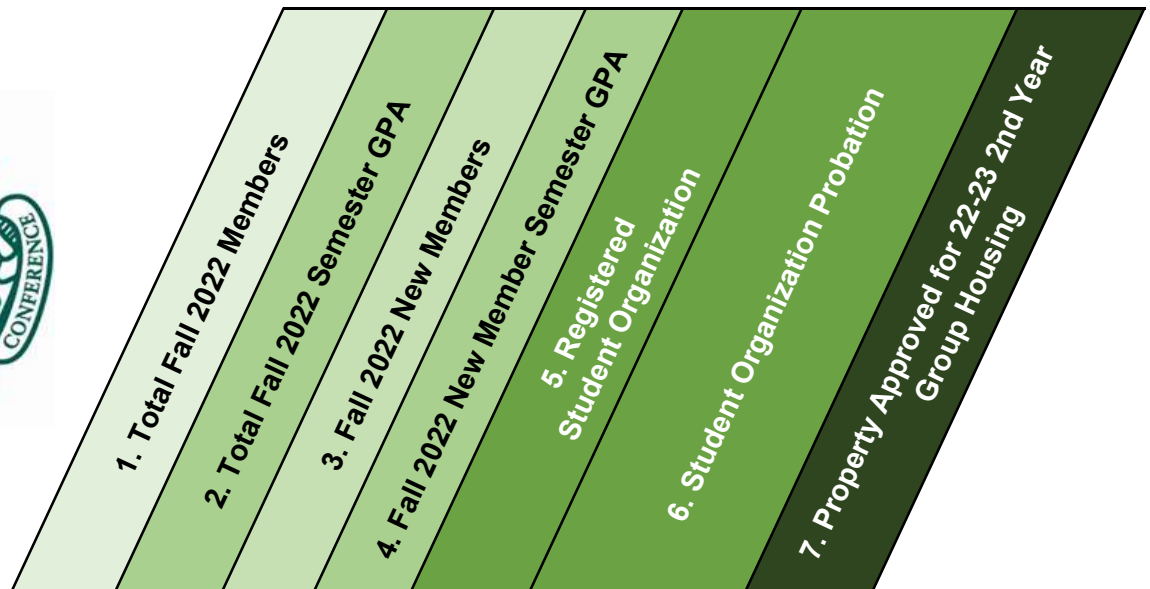

MICHIGAN STATE UNIVERSITY
Fall 2022 Fraternity & Sorority Community Card

Panhellenic Council

- 1- Total members reported to Michigan State Fraternity & Sorority Life.
- 2- The Fall 2022 Semester Grade Point Average for each chapter.
- 3- Total number of Spring 2022 New Members. N/A= Under 3 members.
- 4- The Fall 2022 Semester Grade Point Average for New Members.
- 5- Is a Registered Student Organization at Michigan State University.
- 6- On Student Organization Probation by MSU/Office of Student Support and Accountability
- 7- Approved to have 2nd year students live in their facility for the 2022-2023

	1. Total Fall 2022 Members	2. Total Fall 2022 Semester GPA	3. Fall 2022 New Members	4. Fall 2022 New Member Semester GPA	5. Registered Student Organization	6. Student Organization Probation	7. Property Approved for 22-23 2nd Year Group Housing
Alpha Chi Omega	179	3.48	50	3.41	Yes	Until 12/31/23	Yes
Alpha Omicron Pi	54	3.14	8	3.38	Yes	No	Yes
Alpha Phi	183	3.27	48	3.23	Yes	Until 12/31/23	Yes
Alpha Xi Delta	169	3.40	45	3.31	Yes	No	Yes
Chi Omega	174	3.52	54	3.47	No	Until 12/31/23	Yes
Delta Gamma	171	3.42	60	3.33	No	No	Yes
Gamma Phi Beta	174	3.36	64	3.25	No	Until 12/31/23	Yes
Kappa Alpha Theta	173	3.58	51	3.57	Yes	No	Yes
Kappa Delta	173	3.37	56	3.46	Yes	No	Yes
Kappa Kappa Gamma	162	3.29	47	3.32	Yes	Until 12/31/23	Yes
Pi Beta Phi	172	3.38	54	3.29	Yes	No	Yes
Sigma Delta Tau	176	3.38	50	3.33	Yes	No	Yes
Sigma Kappa	171	3.38	47	3.33	Yes	No	Yes
Zeta Tau Alpha	184	3.57	50	3.50	Yes	No	Yes
TOTAL	2315	3.45	684	3.28		5	